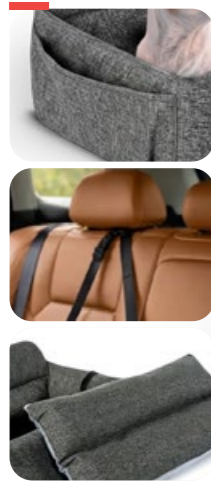

Couverture durable enroulable.

Size | Maat | Größe | Taille

	cm	inch
L	100x70	39x27,5
M	70x50	27,5x19,5

Carseat

Colours

Comfortable dog car seat with safety belts.

NL
 Comfortabele honden autostoel met veiligheidsgordels.